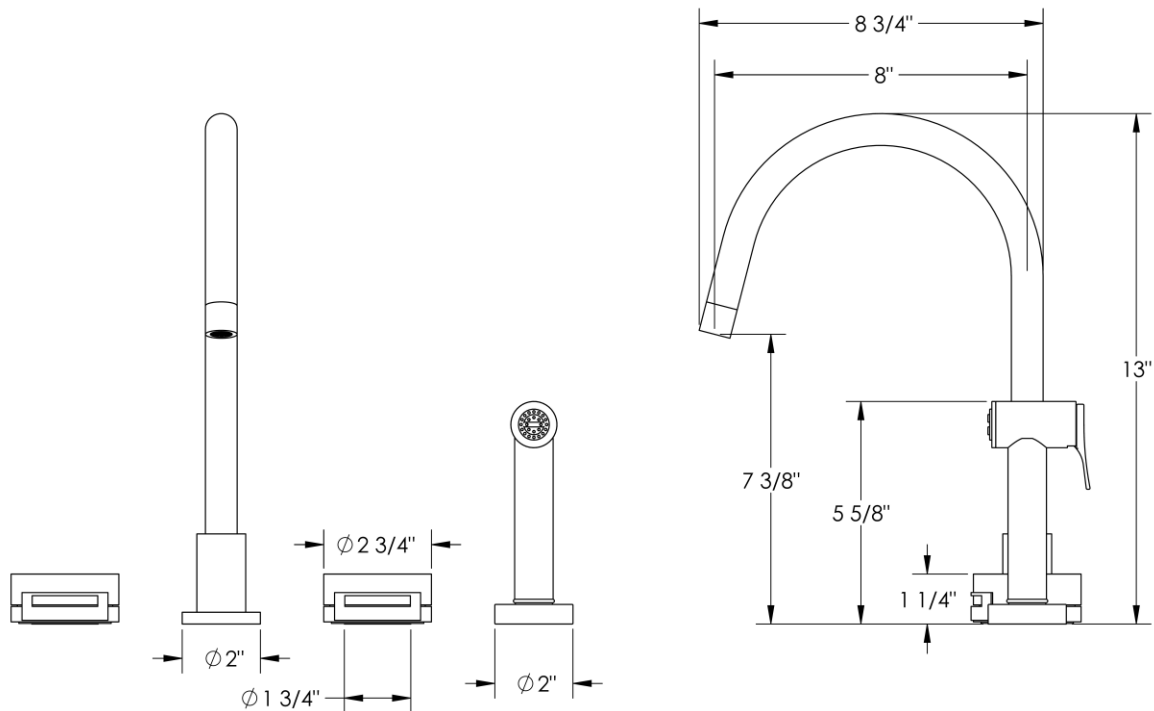

21-7.1-ELMNT

Deck Mount Kitchen Faucet w/ Hand Spray

Meets the applicable requirements of ASME A112.18.1-2005/CSA B125.1-05, entitled "Plumbing Supply Fittings"

WATERMARK DESIGNS 5/10/2017

350 Dewitt Ave Brooklyn NY 11207 USA T 718 257 2800 F 718 257 2144 info@watermark-designs.com